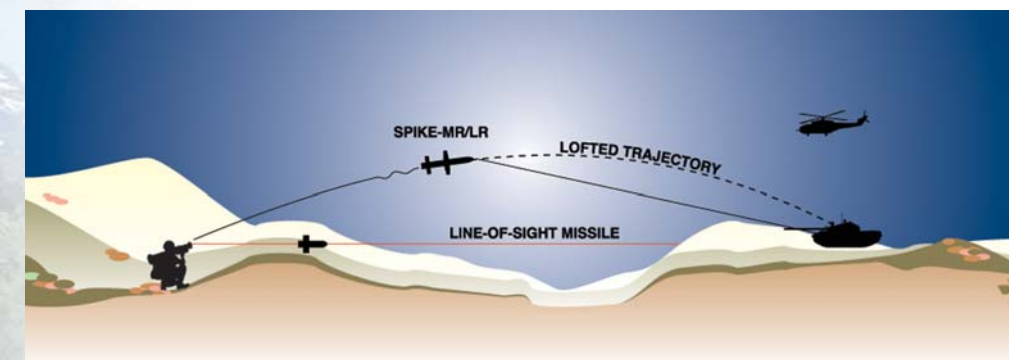

Both the SPIKE-MR and the SPIKE-LR incorporate advanced features that enable day/night and adverse weather target engagement. The SPIKE-MR is Fire & Forget for autonomous-guided medium range target engagement of up to 2500m.

A fibre- optic data link in the SPIKE-LR enables both the Fire & Forget and the Fire, Observe & Update modes of operation for long range target engagement of up to 4000m.

## SPIKE-MR and SPIKE-LR Features

- Autonomous Fire & Forget mode ensures high operator survivability
- CCD & IIR sensors allow day/night and adverse weather engagement of stationary & moving targets
- Multi-purpose warheads, lofted trajectory, high accuracy and high kill probability
- Easy to use: Acquire Target → Lock on → Fire
- Low Life Cycle Cost (LCC) makes the SPIKE affordable to maintain & operate

## Advanced Capabilities - Fire & Forget Plus

Fiber-optic data link enables operator to observe & update during flight and provides the unique ability to

- Switch targets after launch
- Attack concealed targets
- Achieve urban warfare precision
- Perform real-time surveillance and damage assessment
- Achieve extended range and pinpoint accuracy
- Minimize collateral damage
- Abort mission after launch