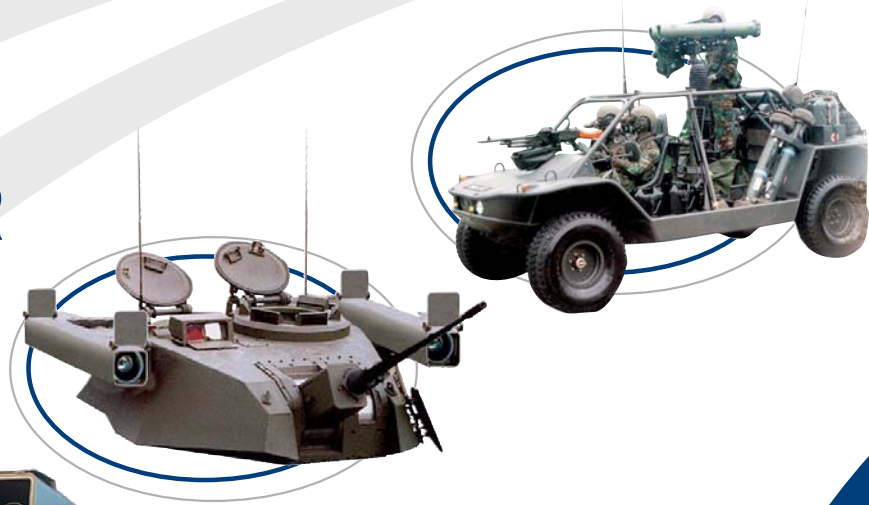

SPIKE-MR/LR

Superiority @ your
Finger Tips