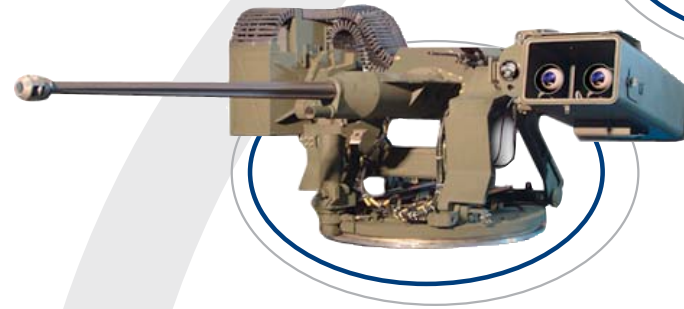

SPIKE-MR/LR

Superiority @ your
Finger Tips